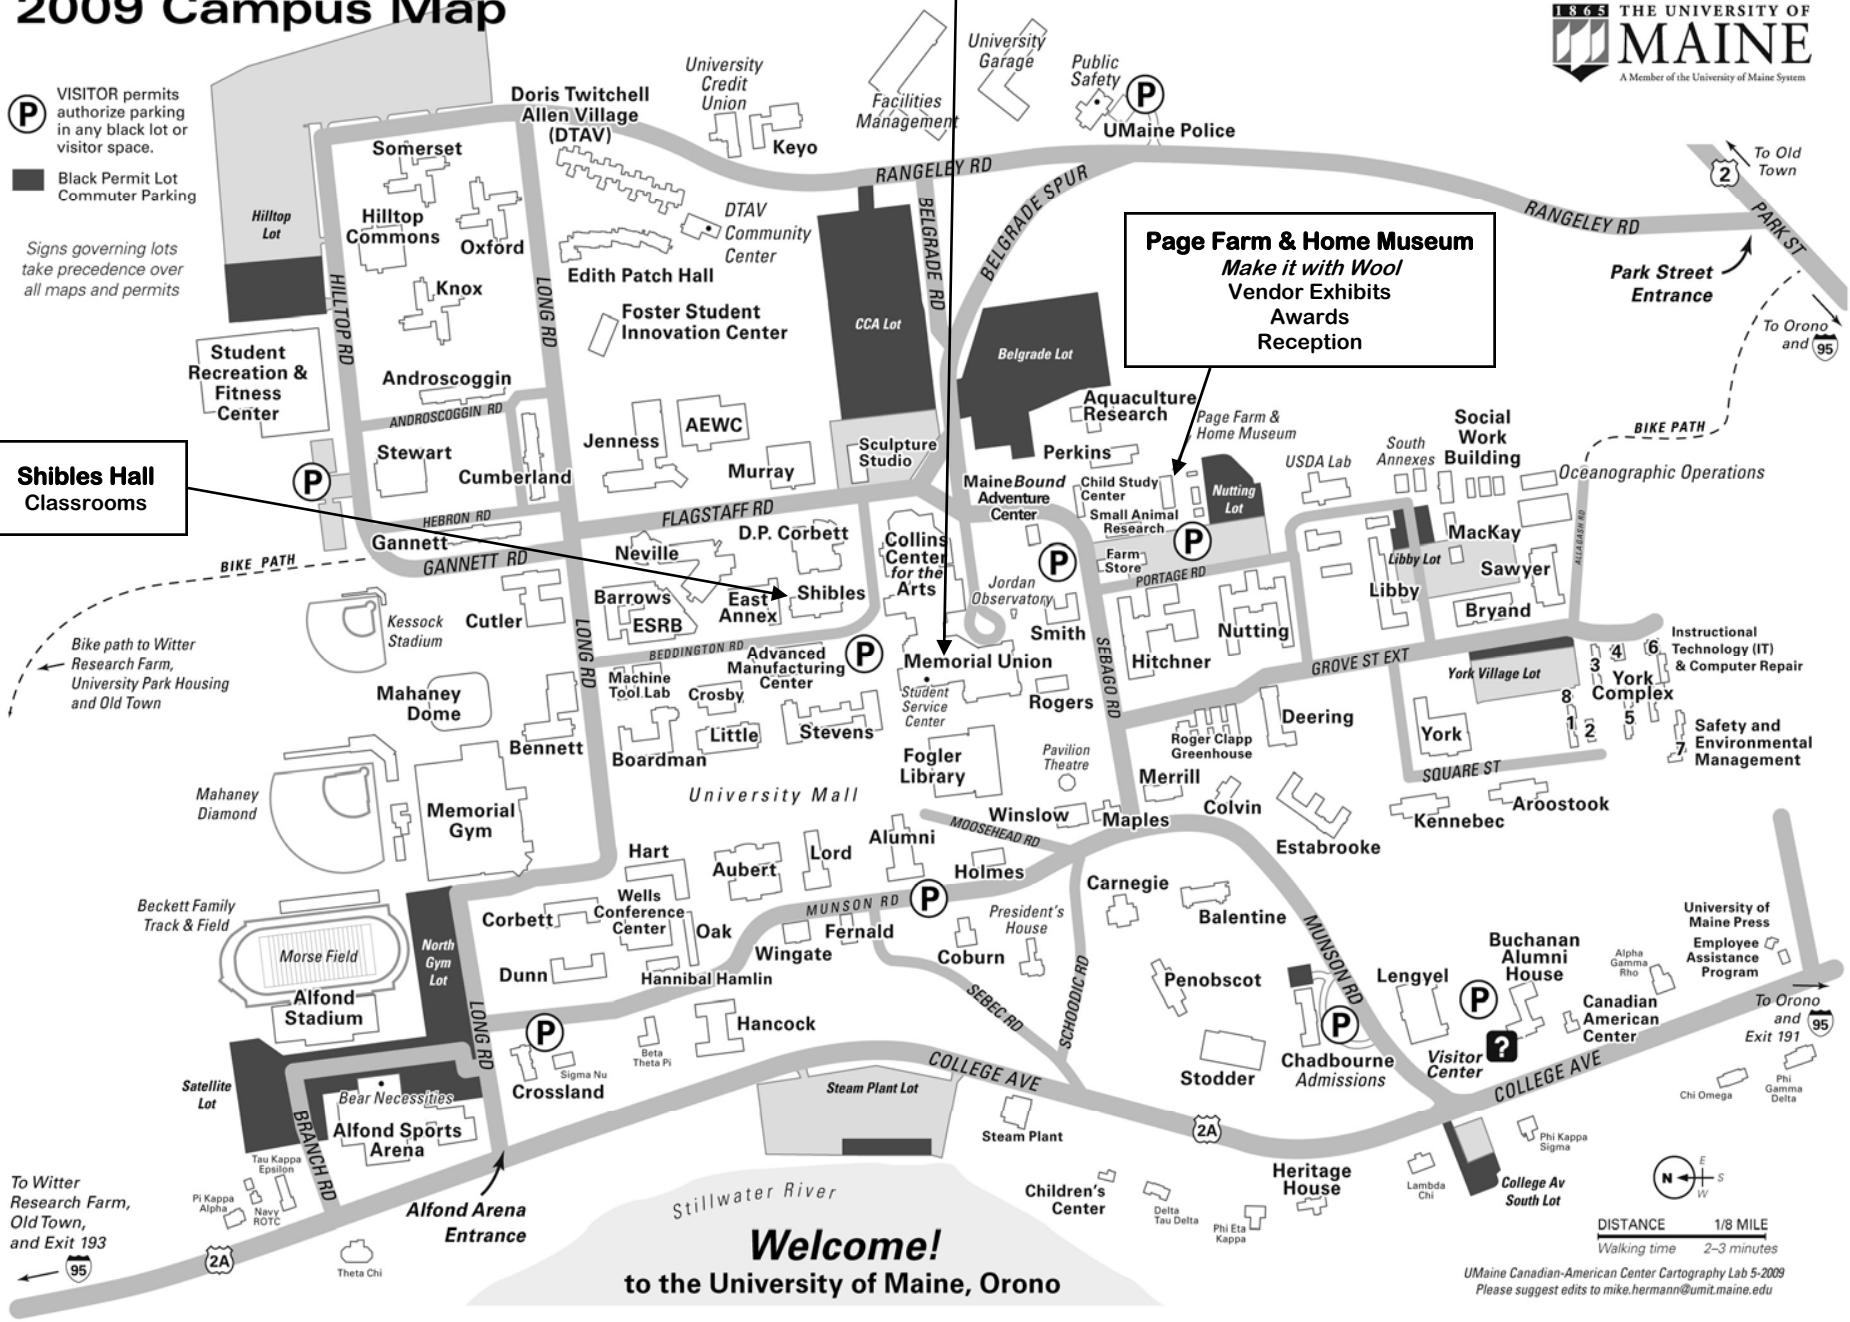

Fiber Maine-ia

October 10 ~ 11, 2009

2009 Campus Map

Memorial Union
 Check-in & Information
 Vendor Exhibits
 Classroom
 Marketplace Food & Beverage

PARKING NOTICE
 Permits are not required on weekends and after regular working hours. Program participants and visitors may park in any lot. **Please note:** Cars illegally parked in handicapped spaces or fire lanes will be fined and towed immediately.

P VISITOR permits authorize parking in any black lot or visitor space.

■ Black Permit Lot Commuter Parking

Signs governing lots take precedence over all maps and permits

Shibles Hall Classrooms

Page Farm & Home Museum
 Make it with Wool
 Vendor Exhibits
 Awards Reception

Welcome!
 to the University of Maine, Orono

DISTANCE 1/8 MILE
 Walking time 2-3 minutes

UMaine Canadian-American Center Cartography Lab 5-2009
 Please suggest edits to mike.hermann@umit.maine.edu